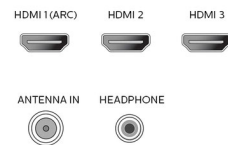

Rear

Issue date 2019-02-07

© 2019 Koninklijke Philips N.V.
All Rights reserved.

Version: 2.1.1

Specifications are subject to change without notice.
Trademarks are the property of Koninklijke Philips N.V.
or their respective owners.

12 NC: 8670 001 47343
UPC: 6 09585 25135 9

www.philips.com

* Subscriptions or other payments may be required to access certain channels. Content may not be available in all areas in which the Roku TVs are sold and channel availability is subject to change.
* Search feature does not work with all channels.